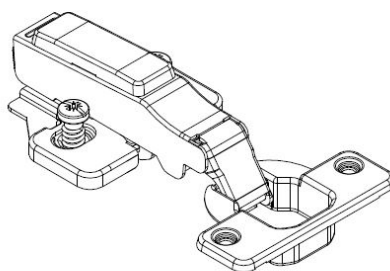

PRODUCT SHEET

Description:

Soft Closing Hinge "A", $\varnothing$ 35mm,Clip-On,H=0,Plate W/Euro Screws W/Pre-Mounted Euro Screws 6.3x14mm, Full-Overlay, 100DG, Cup, CC:48mm, Mounting Plate H:0mm. Easy Adjustment, W/SISO Name, Plate, Hydraulic Plastic Pump

Item number:

15.03.731-4

Units	Box	Carton	HS Code	Barcode
Pcs.		100	8302100090	 5704866458092

SISO A/S

Mileparken 11
DK-2740 Skovlunde
Denmark
VAT: DK 24786013

Phone +45 45 830 900

www.siso.dk
siso@siso.dk

Danske Bank
Nytorv Branch
Copenhagen
SWIFT: DABADKKK

Account no.
4180 3112 112936
IBAN Account
DK7230003112112936