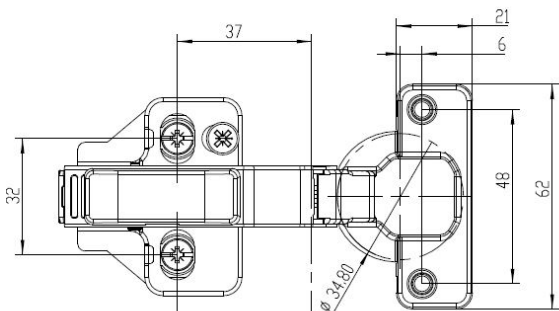

PRODUCT SHEET

Description:

Soft Closing Hinge "A", \varnothing 35mm,Clip-On,H=0,Plate W/Euro Screws W/Pre-Mounted Euro Screws 6.3x14mm, Full-Overlay, 100DG, Cup, CC:48mm, Mounting Plate H:0mm. Easy Adjustment, W/SISO Name, Plate, Hydraulic Plastic Pump

Item number:

15.03.731-4

Units	Box	Carton	HS Code	Barcode
Pcs.		100	8302100090	 5704866458092

SISO A/S

Mileparken 11
DK-2740 Skovlunde
Denmark
VAT: DK 24786013

Phone +45 45 830 900

www.siso.dk
siso@siso.dk

Danske Bank
Nytorv Branch
Copenhagen
SWIFT: DABADKKK